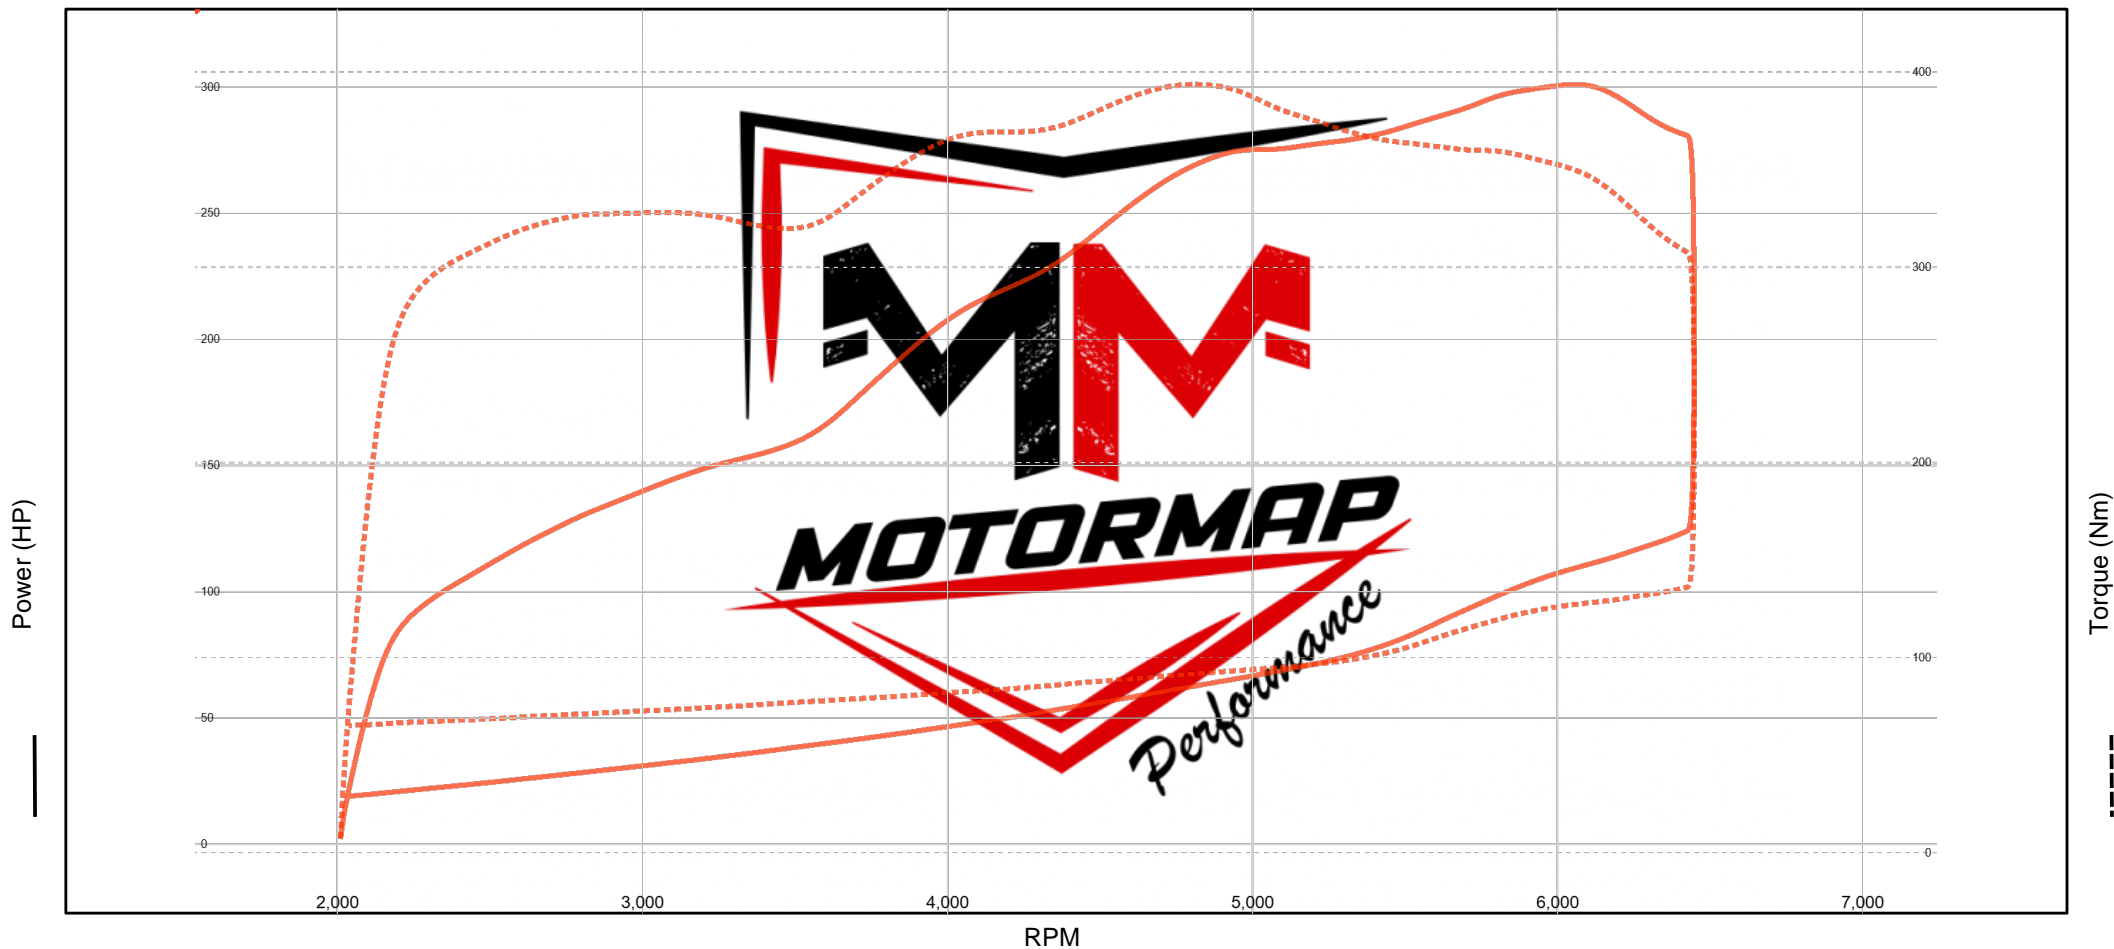

Date: 2026/04/18
Time: 12:28
Vehicle: Ford Mustang
Name: 1667LSS

Motormap Performance

	Engine power (HP)	Wheel power (HP)	RPM	Torque	RPM	Temp (°C)
Run 2	413.5	300.8	6050	393.5	4800	24.2